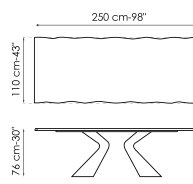

amplifying the artistic value. The top is made in various sizes and is offered in fixed and extendable versions. In the latter version, the two independent side extensions enable the surface length to easily be increased, maintaining excellent stability and solidity without renouncing a clean-cut and sought-after aesthetic.

Data sheet

Width: 200cm
Depth: 100cm
Height: 75cm

Width: 220cm
Depth: 100cm
Height: 75cm

Width: 250cm
Depth: 100cm
Height: 75cm

Width: 300cm
Depth: 100-108cm
Height: 75cm

Width: 300cm
Depth: 120cm
Height: 75cm

Width: 200cm
Depth: 100cm
Height: 76cm

Width: 220cm
Depth: 100cm
Height: 76cm

Width: 250cm
Depth: 110cm
Height: 76cm

Width: 300cm
Depth: 120cm
Height: 76cm

Width: 200cm
Depth: 108cm
Height: 75cm

Width: 250cm
Depth: 112cm
Height: 75cm

Width: 280cm
Depth: 115cm
Height: 75cm

Width: 300cm
Depth: 120cm
Height: 75cm

Width: 300cm
Depth: 140cm
Height: 75cm

Width: 200-300cm
Depth: 100cm
Height: 75,50cm

Rectangular top

Wood

Ceramic

Opaque Glass