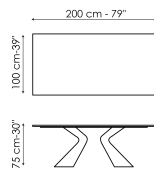

amplifying the artistic value. The top is made in various sizes and is offered in fixed and extendable versions. In the latter version, the two independent side extensions enable the surface length to easily be increased, maintaining excellent stability and solidity without renouncing a clean-cut and sought-after aesthetic.

Data sheet

Width: 200cm
Depth: 100cm
Height: 75cm

Width: 220cm
Depth: 100cm
Height: 75cm

Width: 250cm
Depth: 100cm
Height: 75cm

Width: 300cm
Depth: 100-108cm
Height: 75cm

Width: 300cm
Depth: 120cm
Height: 75cm

Width: 200cm
Depth: 100cm
Height: 76cm

Width: 220cm
Depth: 100cm
Height: 76cm

Width: 250cm
Depth: 110cm
Height: 76cm

Width: 300cm
Depth: 120cm
Height: 76cm

Width: 200cm
Depth: 108cm
Height: 75cm

Width: 250cm
Depth: 112cm
Height: 75cm

Width: 280cm
Depth: 115cm
Height: 75cm

Width: 300cm
Depth: 120cm
Height: 75cm

Width: 300cm
Depth: 140cm
Height: 75cm

Width: 200-300cm
Depth: 100cm
Height: 75,50cm

Rectangular top

Wood

Ceramic

Opaque Glass