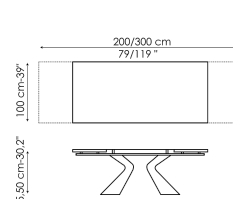

Data sheet

Width: 200cm
Depth: 100cm
Height: 75cm

Width: 220cm
Depth: 100cm
Height: 75cm

Width: 250cm
Depth: 100cm
Height: 75cm

Width: 300cm
Depth: 100-108cm
Height: 75cm

Width: 300cm
Depth: 120cm
Height: 75cm

Width: 200cm
Depth: 100cm
Height: 76cm

Width: 220cm
Depth: 100cm
Height: 76cm

Width: 250cm
Depth: 110cm
Height: 76cm

Width: 300cm
Depth: 120cm
Height: 76cm

Width: 200cm
Depth: 108cm
Height: 75cm

Width: 250cm
Depth: 112cm
Height: 75cm

Width: 280cm
Depth: 115cm
Height: 75cm

Width: 300cm
Depth: 120cm
Height: 75cm

Width: 300cm
Depth: 140cm
Height: 75cm

Width: 200-300cm
Depth: 100cm
Height: 75,50cm

Rectangular top

Wood

Ceramic

Opaque Glass