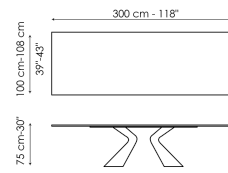

Data sheet

Width: 200cm
Depth: 100cm
Height: 75cm

Width: 220cm
Depth: 100cm
Height: 75cm

Width: 250cm
Depth: 100cm
Height: 75cm

Width: 300cm
Depth: 100-108cm
Height: 75cm

Width: 300cm
Depth: 120cm
Height: 75cm

Width: 200cm
Depth: 100cm
Height: 76cm

Width: 220cm
Depth: 100cm
Height: 76cm

Width: 250cm
Depth: 110cm
Height: 76cm

Width: 300cm
Depth: 120cm
Height: 76cm

Width: 200cm
Depth: 108cm
Height: 75cm

Width: 250cm
Depth: 112cm
Height: 75cm

Width: 280cm
Depth: 115cm
Height: 75cm

Width: 300cm
Depth: 120cm
Height: 75cm

Width: 300cm
Depth: 140cm
Height: 75cm

Width: 200-300cm
Depth: 100cm
Height: 75,50cm

Rectangular top

Wood

Ceramic

Opaque Glass