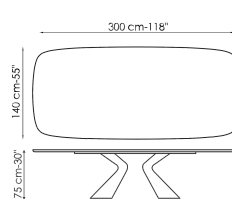

Data sheet

Width: 200cm
Depth: 100cm
Height: 75cm

Width: 220cm
Depth: 100cm
Height: 75cm

Width: 250cm
Depth: 100cm
Height: 75cm

Width: 300cm
Depth: 100-108cm
Height: 75cm

Width: 300cm
Depth: 120cm
Height: 75cm

Width: 200cm
Depth: 100cm
Height: 76cm

Width: 220cm
Depth: 100cm
Height: 76cm

Width: 250cm
Depth: 110cm
Height: 76cm

Width: 300cm
Depth: 120cm
Height: 76cm

Width: 200cm
Depth: 108cm
Height: 75cm

Width: 250cm
Depth: 112cm
Height: 75cm

Width: 280cm
Depth: 115cm
Height: 75cm

Width: 300cm
Depth: 120cm
Height: 75cm

Width: 300cm
Depth: 140cm
Height: 75cm

Width: 200-300cm
Depth: 100cm
Height: 75,50cm

Rectangular top

Wood

Ceramic

Opaque Glass