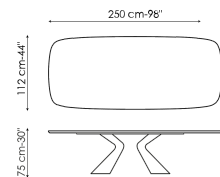

Data sheet

Width: 200cm
Depth: 100cm
Height: 75cm

Width: 220cm
Depth: 100cm
Height: 75cm

Width: 250cm
Depth: 100cm
Height: 75cm

Width: 300cm
Depth: 100-108cm
Height: 75cm

Width: 300cm
Depth: 120cm
Height: 75cm

Width: 200cm
Depth: 100cm
Height: 76cm

Width: 220cm
Depth: 100cm
Height: 76cm

Width: 250cm
Depth: 110cm
Height: 76cm

Width: 300cm
Depth: 120cm
Height: 76cm

Width: 200cm
Depth: 108cm
Height: 75cm

Width: 250cm
Depth: 112cm
Height: 75cm

Width: 280cm
Depth: 115cm
Height: 75cm

Width: 300cm
Depth: 120cm
Height: 75cm

Width: 300cm
Depth: 140cm
Height: 75cm

Width: 200-300cm
Depth: 100cm
Height: 75,50cm

Rectangular top

Wood

Ceramic

Opaque Glass