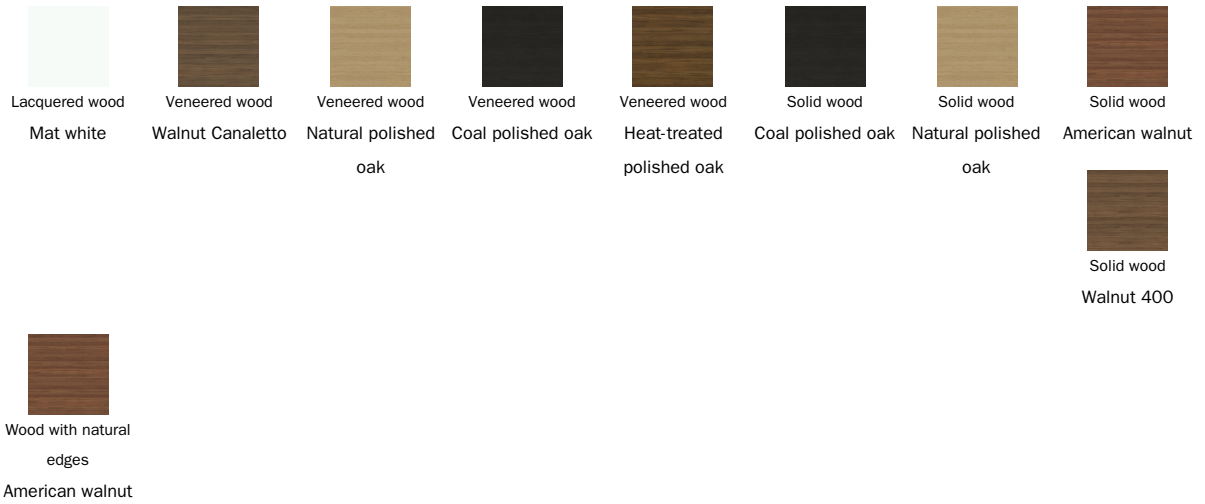

Width: 280cm
Depth: 115cm
Height: 75cm

Width: 300cm
Depth: 120cm
Height: 75cm

Width: 300cm
Depth: 140cm
Height: 75cm

Width: 200-300cm
Depth: 100cm
Height: 75,50cm

Rectangular top

Wood

Ceramic

Opaque Glass

Barrel-shaped top

Wood

Ceramic

Mat ceramic
Ardesia grey

Glossy ceramic
Calacatta

Silk finish ceramic
Calacatta macchia
vecchia

Glossy ceramic
Gold Onice

Mat ceramic
Laurent

Glossy ceramic
Imperial grey

Marble

Marble
Calacatta

Marble
Carrara

Marble
Emperador

Marble
Marquinia

Marble
Rosso Carpazi

Marble
Saint Denis

Veneered wood
Coal polished oak

Veneered wood
Natural polished
oak

Veneered wood
Heat-treated
polished oak

Base

Metal

Painted metal
Mat white

Painted metal
Mat anthracite
grey

Painted metal
Mat brown