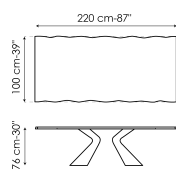

amplifying the artistic value. The top is made in various sizes and is offered in fixed and extendable versions. In the latter version, the two independent side extensions enable the surface length to easily be increased, maintaining excellent stability and solidity without renouncing a clean-cut and sought-after aesthetic.

Data sheet

Width: 200cm
Depth: 100cm
Height: 75cm

Width: 220cm
Depth: 100cm
Height: 75cm

Width: 250cm
Depth: 100cm
Height: 75cm

Width: 300cm
Depth: 100-108cm
Height: 75cm

Width: 300cm
Depth: 120cm
Height: 75cm

Width: 200cm
Depth: 100cm
Height: 76cm

Width: 220cm
Depth: 100cm
Height: 76cm

Width: 250cm
Depth: 110cm
Height: 76cm

Width: 300cm
Depth: 120cm
Height: 76cm

Width: 200cm
Depth: 108cm
Height: 75cm

Width: 250cm
Depth: 112cm
Height: 75cm

Width: 280cm
Depth: 115cm
Height: 75cm

Width: 300cm
Depth: 120cm
Height: 75cm

Width: 300cm
Depth: 140cm
Height: 75cm

Width: 200-300cm
Depth: 100cm
Height: 75,50cm

Rectangular top

Wood

Ceramic

Opaque Glass