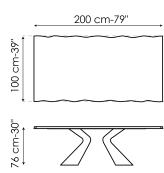

amplifying the artistic value. The top is made in various sizes and is offered in fixed and extendable versions. In the latter version, the two independent side extensions enable the surface length to easily be increased, maintaining excellent stability and solidity without renouncing a clean-cut and sought-after aesthetic.

Data sheet

Width: 200cm
Depth: 100cm
Height: 75cm

Width: 220cm
Depth: 100cm
Height: 75cm

Width: 250cm
Depth: 100cm
Height: 75cm

Width: 300cm
Depth: 100-108cm
Height: 75cm

Width: 300cm
Depth: 120cm
Height: 75cm

Width: 200cm
Depth: 100cm
Height: 76cm

Width: 220cm
Depth: 100cm
Height: 76cm

Width: 250cm
Depth: 110cm
Height: 76cm

Width: 300cm
Depth: 120cm
Height: 76cm

Width: 200cm
Depth: 108cm
Height: 75cm

Width: 250cm
Depth: 112cm
Height: 75cm

Width: 280cm
Depth: 115cm
Height: 75cm

Width: 300cm
Depth: 120cm
Height: 75cm

Width: 300cm
Depth: 140cm
Height: 75cm

Width: 200-300cm
Depth: 100cm
Height: 75,50cm

Rectangular top

Wood

Ceramic

Opaque Glass