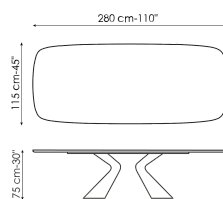

Data sheet

Width: 200cm
Depth: 100cm
Height: 75cm

Width: 220cm
Depth: 100cm
Height: 75cm

Width: 250cm
Depth: 100cm
Height: 75cm

Width: 300cm
Depth: 100-108cm
Height: 75cm

Width: 300cm
Depth: 120cm
Height: 75cm

Width: 200cm
Depth: 100cm
Height: 76cm

Width: 220cm
Depth: 100cm
Height: 76cm

Width: 250cm
Depth: 110cm
Height: 76cm

Width: 300cm
Depth: 120cm
Height: 76cm

Width: 200cm
Depth: 108cm
Height: 75cm

Width: 250cm
Depth: 112cm
Height: 75cm

Width: 280cm
Depth: 115cm
Height: 75cm

Width: 300cm
Depth: 120cm
Height: 75cm

Width: 300cm
Depth: 140cm
Height: 75cm

Width: 200-300cm
Depth: 100cm
Height: 75,50cm

Rectangular top

Wood

Ceramic

Opaque Glass