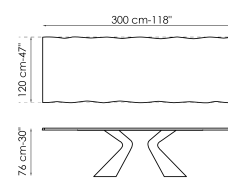

amplifying the artistic value. The top is made in various sizes and is offered in fixed and extendable versions. In the latter version, the two independent side extensions enable the surface length to easily be increased, maintaining excellent stability and solidity without renouncing a clean-cut and sought-after aesthetic.

Data sheet

Width: 200cm
Depth: 100cm
Height: 75cm

Width: 220cm
Depth: 100cm
Height: 75cm

Width: 250cm
Depth: 100cm
Height: 75cm

Width: 300cm
Depth: 100-108cm
Height: 75cm

Width: 300cm
Depth: 120cm
Height: 75cm

Width: 200cm
Depth: 100cm
Height: 76cm

Width: 220cm
Depth: 100cm
Height: 76cm

Width: 250cm
Depth: 110cm
Height: 76cm

Width: 300cm
Depth: 120cm
Height: 76cm

Width: 200cm
Depth: 108cm
Height: 75cm

Width: 250cm
Depth: 112cm
Height: 75cm

Width: 280cm
Depth: 115cm
Height: 75cm

Width: 300cm
Depth: 120cm
Height: 75cm

Width: 300cm
Depth: 140cm
Height: 75cm

Width: 200-300cm
Depth: 100cm
Height: 75,50cm

Rectangular top

Wood

Ceramic

Opaque Glass