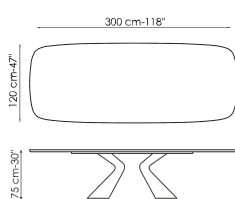

Data sheet

Width: 200cm
Depth: 100cm
Height: 75cm

Width: 220cm
Depth: 100cm
Height: 75cm

Width: 250cm
Depth: 100cm
Height: 75cm

Width: 300cm
Depth: 100-108cm
Height: 75cm

Width: 300cm
Depth: 120cm
Height: 75cm

Width: 200cm
Depth: 100cm
Height: 76cm

Width: 220cm
Depth: 100cm
Height: 76cm

Width: 250cm
Depth: 110cm
Height: 76cm

Width: 300cm
Depth: 120cm
Height: 76cm

Width: 200cm
Depth: 108cm
Height: 75cm

Width: 250cm
Depth: 112cm
Height: 75cm

Width: 280cm
Depth: 115cm
Height: 75cm

Width: 300cm
Depth: 120cm
Height: 75cm

Width: 300cm
Depth: 140cm
Height: 75cm

Width: 200-300cm
Depth: 100cm
Height: 75,50cm

Rectangular top

Wood

Ceramic

Opaque Glass