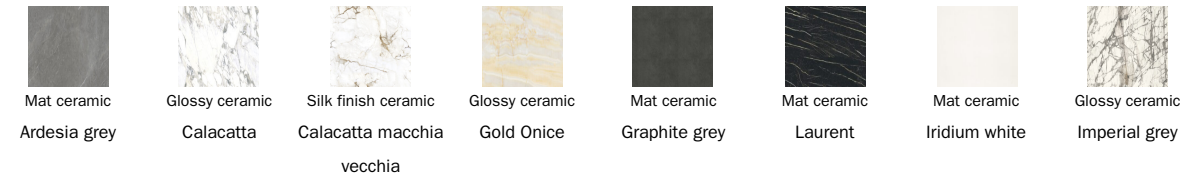

Width: 280cm
Depth: 115cm
Height: 75cm

Width: 300cm
Depth: 120cm
Height: 75cm

Width: 300cm
Depth: 140cm
Height: 75cm

Width: 200-300cm
Depth: 100cm
Height: 75,50cm

Rectangular top

Wood

Ceramic

Opaque Glass

Barrel-shaped top

Wood

Ceramic

Mat ceramic
Ardesia grey

Glossy ceramic
Calacatta

Silk finish ceramic
Calacatta macchia
vecchia

Glossy ceramic
Gold Onice

Mat ceramic
Laurent

Glossy ceramic
Imperial grey

Marble

Marble
Calacatta

Marble
Carrara

Marble
Emperador

Marble
Marquinia

Marble
Rosso Carpazi

Marble
Saint Denis