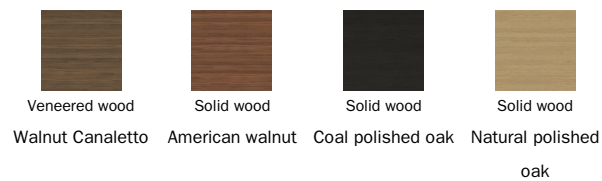

Width: 280cm
Depth: 115cm
Height: 75cm

Width: 300cm
Depth: 120cm
Height: 75cm

Width: 300cm
Depth: 140cm
Height: 75cm

Width: 200-300cm
Depth: 100cm
Height: 75,50cm

Rectangular top

Wood

Ceramic

Opaque Glass

Barrel-shaped top

Wood

Ceramic

Mat ceramic
Ardesia grey

Glossy ceramic
Calacatta

Silk finish ceramic
Calacatta macchia
vecchia

Glossy ceramic
Gold Onice

Mat ceramic
Laurent